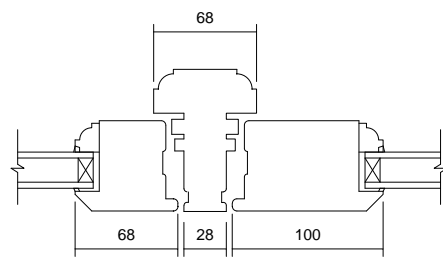

03 Jamb Detail
1 : 5

04 Mullion Detail
1 : 5

05 Meeting Stile
1 : 5

01 3D View

02 Elevation View
1 : 15

06 Head Detail
1 : 5

07 Glazing Bar Detail
1 : 5

08 Threshold Detail
1 : 5

dfsSchedule	
Height	Width
2250	2880

NOTE! ELEVATION DRAWINGS VIEWED EXTERNALLY

 <p>Made-to-order timber windows and doors</p>	Drawing Number FDO24-14S		Drawn By DH
	Scale 1:5 & 1:11 @ A4	Revision	Date 23/09/16
	Customer		
	Project Open Inward French Doorset		
T 01277 353857 www.lomaxwood.co.uk		© COPYRIGHT 2016 LOMAX-WOOD. ALL RIGHTS RESERVED	