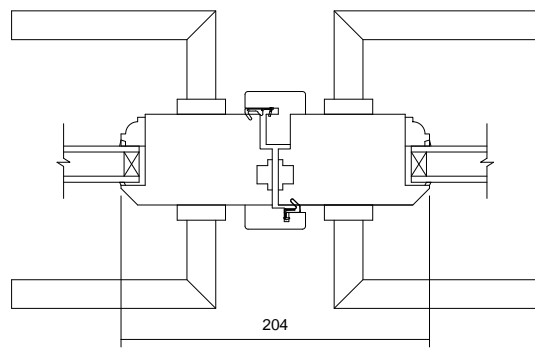

03 Jamb Detail
1 : 5

04 Mullion Detail
1 : 5

05 Meeting Stile
1 : 5

01 3D View

02 Elevation View
1 : 15

06 Head Detail
1 : 5

07 Glazing Bar Detail
1 : 5

08 Threshold Detail
1 : 5

dfsSchedule	
Height	Width
2250	2880

NOTE! ELEVATION DRAWINGS VIEWED EXTERNALLY

 <p>Made-to-order timber windows and doors</p>	Drawing Number FDO24-14S		Drawn By DH
	Scale 1:5 & 1:11 @ A4	Revision	Date 23/09/16
	Customer		
	Project Open Inward French Doorset		
T 01277 353857 www.lomaxwood.co.uk		© COPYRIGHT 2016 LOMAX-WOOD. ALL RIGHTS RESERVED	