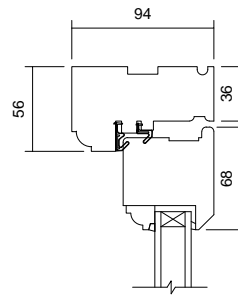

03 Jamb Detail
1 : 5

04 Mullion Detail
1 : 5

05 Meeting Stile
1 : 5

01 3D View

02 Elevation View
1 : 15

06 Head Detail
1 : 5

07 Glazing Bar Detail
1 : 5

08 Threshold Detail
1 : 5

dfsSchedule	
Height	Width
2250	2880

NOTE! ELEVATION DRAWINGS VIEWED EXTERNALLY

 <p>Made-to-order timber windows and doors</p>	Drawing Number FDO24-14S		Drawn By DH
	Scale 1:5 & 1:11 @ A4	Revision	Date 23/09/16
	Customer		
	Project Open Inward French Doorset		
T 01277 353857 www.lomaxwood.co.uk		© COPYRIGHT 2016 LOMAX-WOOD. ALL RIGHTS RESERVED	