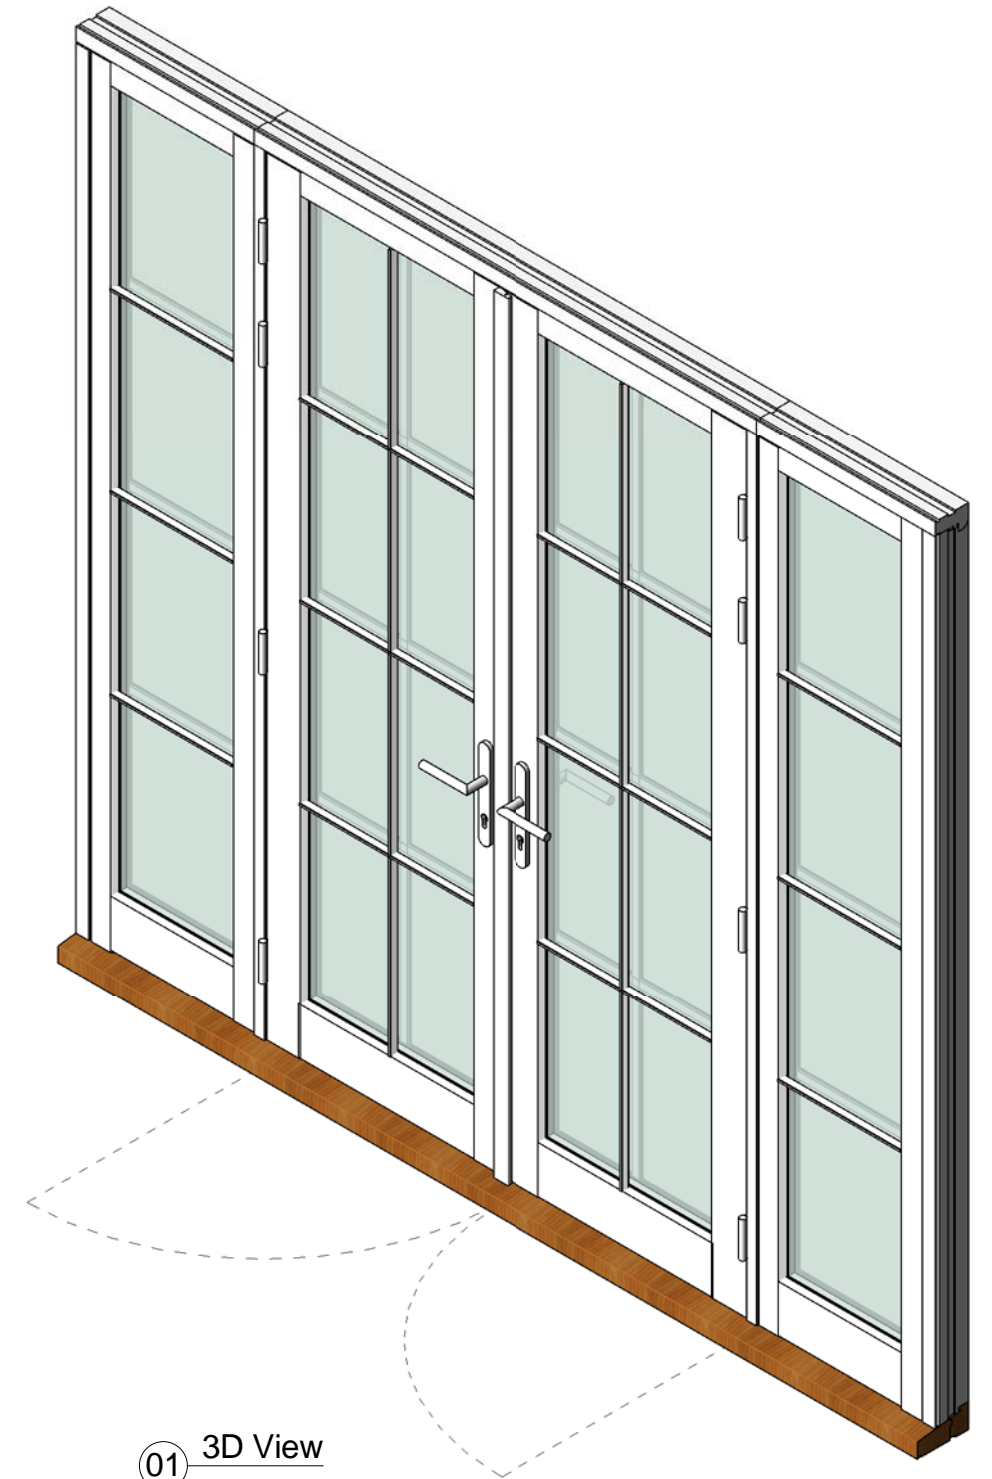

03 Jamb Detail
1 : 5

04 Mullion Detail
1 : 5

05 Meeting Stile
1 : 5

01 3D View

02 Elevation View
1 : 15

06 Head Detail
1 : 5

07 Glazing Bar Detail
1 : 5

08 Threshold Detail
1 : 5

dfsSchedule	
Height	Width
2250	2880

NOTE! ELEVATION DRAWINGS VIEWED EXTERNALLY

 <p>Made-to-order timber windows and doors</p>	Drawing Number FDO24-14S		Drawn By DH
	Scale 1:5 & 1:11 @ A4	Revision	Date 23/09/16
	Customer		
	Project Open Inward French Doorset		
T 01277 353857 www.lomaxwood.co.uk		© COPYRIGHT 2016 LOMAX-WOOD. ALL RIGHTS RESERVED	