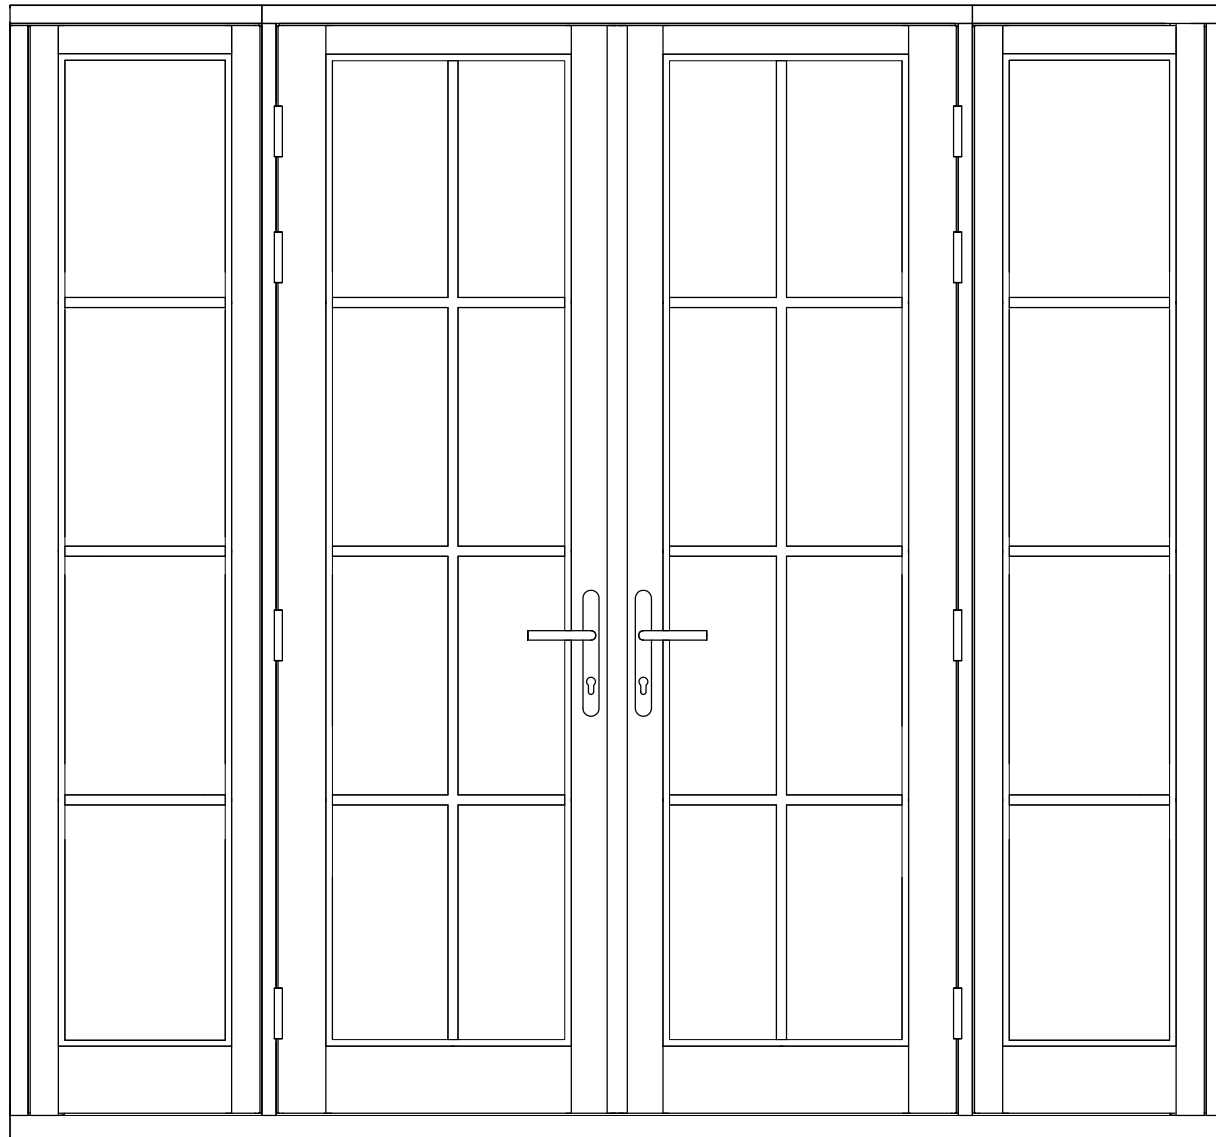

03 Jamb Detail
1 : 5

04 Mullion Detail
1 : 5

05 Meeting Stile
1 : 5

01 3D View

02 Elevation View
1 : 15

06 Head Detail
1 : 5

07 Glazing Bar Detail
1 : 5

08 Threshold Detail
1 : 5

dfsSchedule	
Height	Width
2250	2880

NOTE! ELEVATION DRAWINGS VIEWED EXTERNALLY

 <p>Made-to-order timber windows and doors</p>	Drawing Number FDO24-14S		Drawn By DH
	Scale 1:5 & 1:11 @ A4	Revision	Date 23/09/16
	Customer		
	Project Open Inward French Doorset		
T 01277 353857 www.lomaxwood.co.uk		© COPYRIGHT 2016 LOMAX-WOOD. ALL RIGHTS RESERVED	