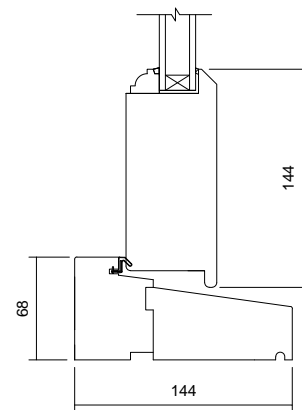

03 Jamb Detail
1 : 5

04 Mullion Detail
1 : 5

05 Meeting Stile
1 : 5

01 3D View

02 Elevation View
1 : 15

06 Head Detail
1 : 5

07 Glazing Bar Detail
1 : 5

08 Threshold Detail
1 : 5

dfsSchedule	
Height	Width
2250	2880

NOTE! ELEVATION DRAWINGS VIEWED EXTERNALLY

 <p>Made-to-order timber windows and doors</p>	Drawing Number FDO24-14S		Drawn By DH
	Scale 1:5 & 1:11 @ A4	Revision	Date 23/09/16
	Customer		
	Project Open Inward French Doorset		
T 01277 353857 www.lomaxwood.co.uk		© COPYRIGHT 2016 LOMAX-WOOD. ALL RIGHTS RESERVED	