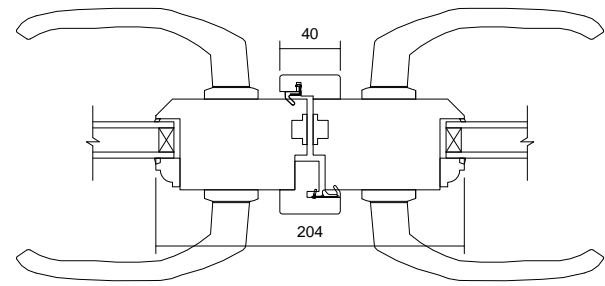

03 Jamb Detail
1 : 5

04 Meeting Stile Detail
1 : 5

Viewed From Out Side

02 Elevation View
1 : 11

dfsSchedule	
Height	Width
2100	1500

05 Head Detail
1 : 5

06 Mid Rail Detail
1 : 5

07 Threshold Detail
1 : 5

01 3D View

NOTE! ELEVATION DRAWINGS VIEWED EXTERNALLY

 Made-to-order timber windows and doors		Drawing Number FDIN11	Drawn By DH
		Scale 1:5 & 1:11 @ A4	Revision Date 08/08/16
Customer		Project Open Inward French Doorset	
T 01277 353857 www.lomaxwood.co.uk		© COPYRIGHT 2016 LOMAX-WOOD. ALL RIGHTS RESERVED	