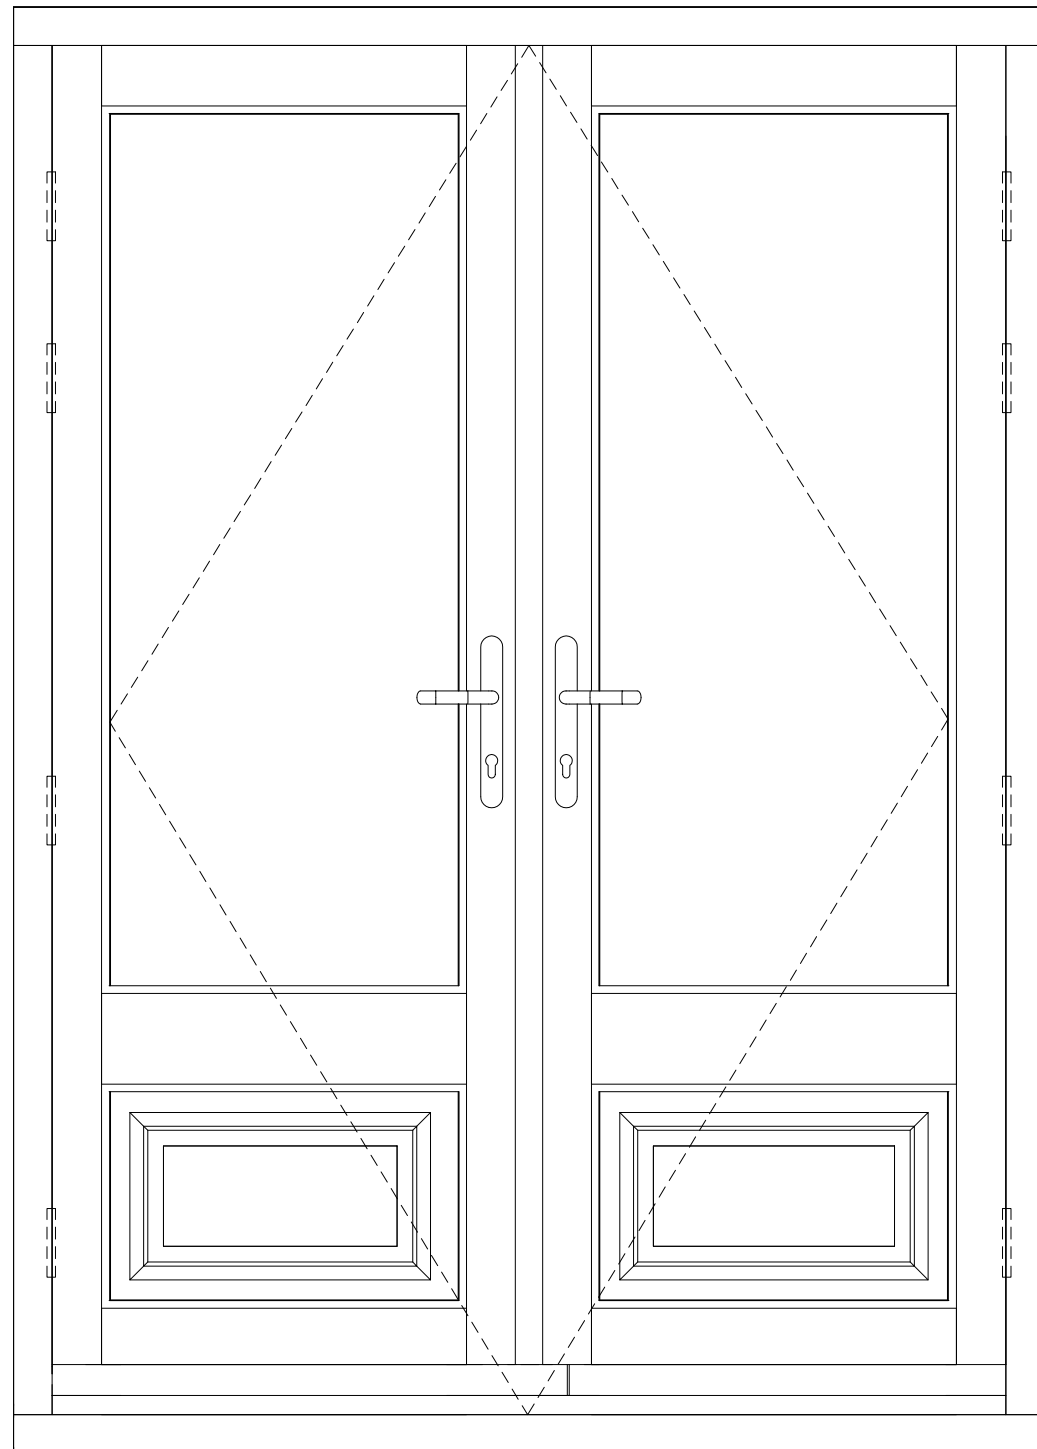

03 Jamb Detail
1 : 5

04 Meeting Stile Detail
1 : 5

Viewed From Out Side

02 Elevation View
1 : 11

dfsSchedule	
Height	Width
2100	1500

05 Head Detail
1 : 5

06 Mid Rail Detail
1 : 5

07 Threshold Detail
1 : 5

01 3D View

NOTE! ELEVATION DRAWINGS VIEWED EXTERNALLY

 Made-to-order timber windows and doors		Drawing Number FDIN11	Drawn By DH
		Scale 1:5 & 1:11 @ A4	Revision Date 08/08/16
Customer		Project Open Inward French Doorset	
T 01277 353857 www.lomaxwood.co.uk		© COPYRIGHT 2016 LOMAX-WOOD. ALL RIGHTS RESERVED	