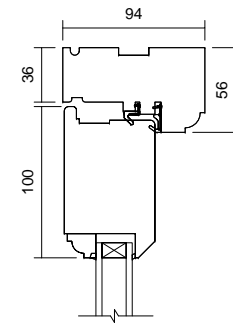

03 Jamb Detail
1 : 5

04 Meeting Stile Detail
1 : 5

Viewed From Out Side

02 Elevation View
1 : 11

dfsSchedule	
Height	Width
2100	1500

05 Head Detail
1 : 5

06 Mid Rail Detail
1 : 5

07 Threshold Detail
1 : 5

01 3D View

NOTE! ELEVATION DRAWINGS VIEWED EXTERNALLY

 Made-to-order timber windows and doors		Drawing Number FDIN11	Drawn By DH
		Scale 1:5 & 1:11 @ A4	Revision Date 08/08/16
Customer		Project Open Inward French Doorset	
T 01277 353857 www.lomaxwood.co.uk		© COPYRIGHT 2016 LOMAX-WOOD. ALL RIGHTS RESERVED	