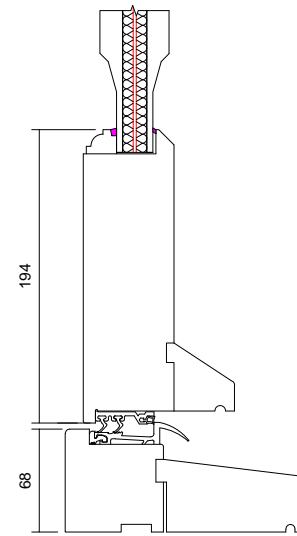

03 Jamb Detail
1 : 5

04 Meeting Stile Detail
1 : 5

Viewed From Out Side

02 Elevation View
1 : 11

dfsSchedule	
Height	Width
2100	1500

05 Head Detail
1 : 5

06 Mid Rail Detail
1 : 5

07 Threshold Detail
1 : 5

01 3D View

NOTE! ELEVATION DRAWINGS VIEWED EXTERNALLY

 Made-to-order timber windows and doors		Drawing Number FDIN11	Drawn By DH
		Scale 1:5 & 1:11 @ A4	Revision Date 08/08/16
Customer		Project Open Inward French Doorset	
T 01277 353857 www.lomaxwood.co.uk		© COPYRIGHT 2016 LOMAX-WOOD. ALL RIGHTS RESERVED	