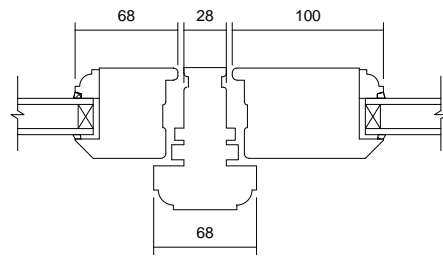

03 Jamb Detail
1 : 5

04 Mullion Detail
1 : 5

05 Meeting Stile
1 : 5

02 Elevation View
1 : 15

dfsSchedule	
Height	Width
2250	2400

06 Head Detail
1 : 5

07 Glazing Bar Detail
1 : 5

08 Threshold Detail
1 : 5

01 3D View

NOTE! ELEVATION DRAWINGS VIEWED EXTERNALLY

 <p>Made-to-order timber windows and doors</p>	Drawing Number FDIN24-14S		Drawn By DH
	Scale 1:5 & 1:11 @ A4	Revision	Date 23/09/16
	Customer		
	Project Open Inward French Doorset		
T 01277 353857 www.lomaxwood.co.uk		© COPYRIGHT 2016 LOMAX-WOOD. ALL RIGHTS RESERVED	