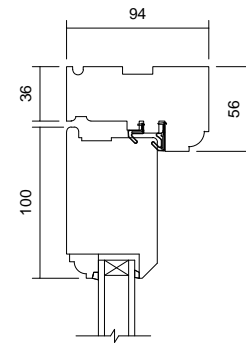

03 Jamb Detail
1 : 5

04 Mullion Detail
1 : 5

05 Meeting Stile
1 : 5

02 Elevation View
1 : 15

dfsSchedule	
Height	Width
2250	2400

06 Head Detail
1 : 5

07 Glazing Bar Detail
1 : 5

08 Threshold Detail
1 : 5

01 3D View

NOTE! ELEVATION DRAWINGS VIEWED EXTERNALLY

 <p>Made-to-order timber windows and doors</p>	Drawing Number FDIN24-14S		Drawn By DH
	Scale 1:5 & 1:11 @ A4	Revision	Date 23/09/16
	Customer		
	Project Open Inward French Doorset		
T 01277 353857 www.lomaxwood.co.uk		© COPYRIGHT 2016 LOMAX-WOOD. ALL RIGHTS RESERVED	