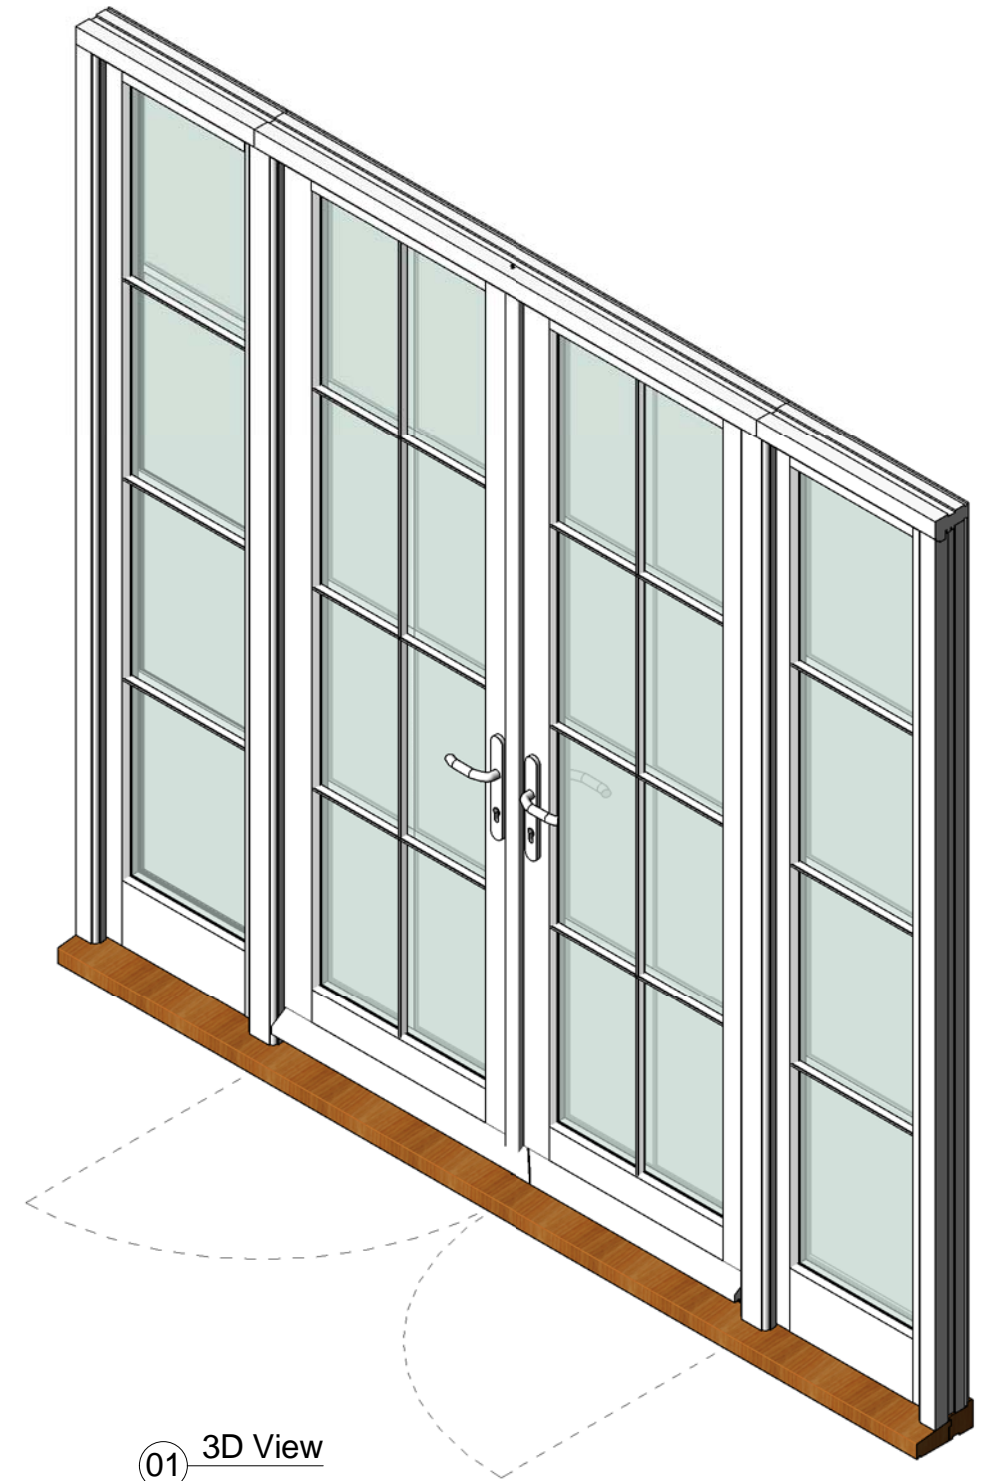

03 Jamb Detail
1 : 5

04 Mullion Detail
1 : 5

05 Meeting Stile
1 : 5

02 Elevation View
1 : 15

dfsSchedule	
Height	Width
2250	2400

06 Head Detail
1 : 5

07 Glazing Bar Detail
1 : 5

08 Threshold Detail
1 : 5

01 3D View

NOTE! ELEVATION DRAWINGS VIEWED EXTERNALLY

 <p>Made-to-order timber windows and doors</p>	Drawing Number FDIN24-14S		Drawn By DH
	Scale 1:5 & 1:11 @ A4	Revision	Date 23/09/16
	Customer		
	Project Open Inward French Doorset		
T 01277 353857 www.lomaxwood.co.uk		© COPYRIGHT 2016 LOMAX-WOOD. ALL RIGHTS RESERVED	