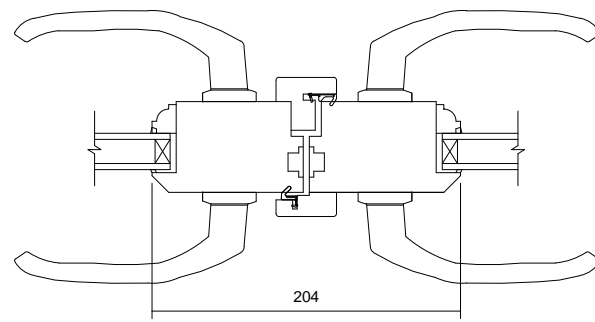

03 Jamb Detail
1 : 5

04 Mullion Detail
1 : 5

05 Meeting Stile
1 : 5

02 Elevation View
1 : 15

dfsSchedule	
Height	Width
2250	2400

06 Head Detail
1 : 5

07 Glazing Bar Detail
1 : 5

08 Threshold Detail
1 : 5

01 3D View

NOTE! ELEVATION DRAWINGS VIEWED EXTERNALLY

 <p>Made-to-order timber windows and doors</p>	Drawing Number FDIN24-14S		Drawn By DH
	Scale 1:5 & 1:11 @ A4	Revision	Date 23/09/16
	Customer		
	Project Open Inward French Doorset		
T 01277 353857 www.lomaxwood.co.uk		© COPYRIGHT 2016 LOMAX-WOOD. ALL RIGHTS RESERVED	