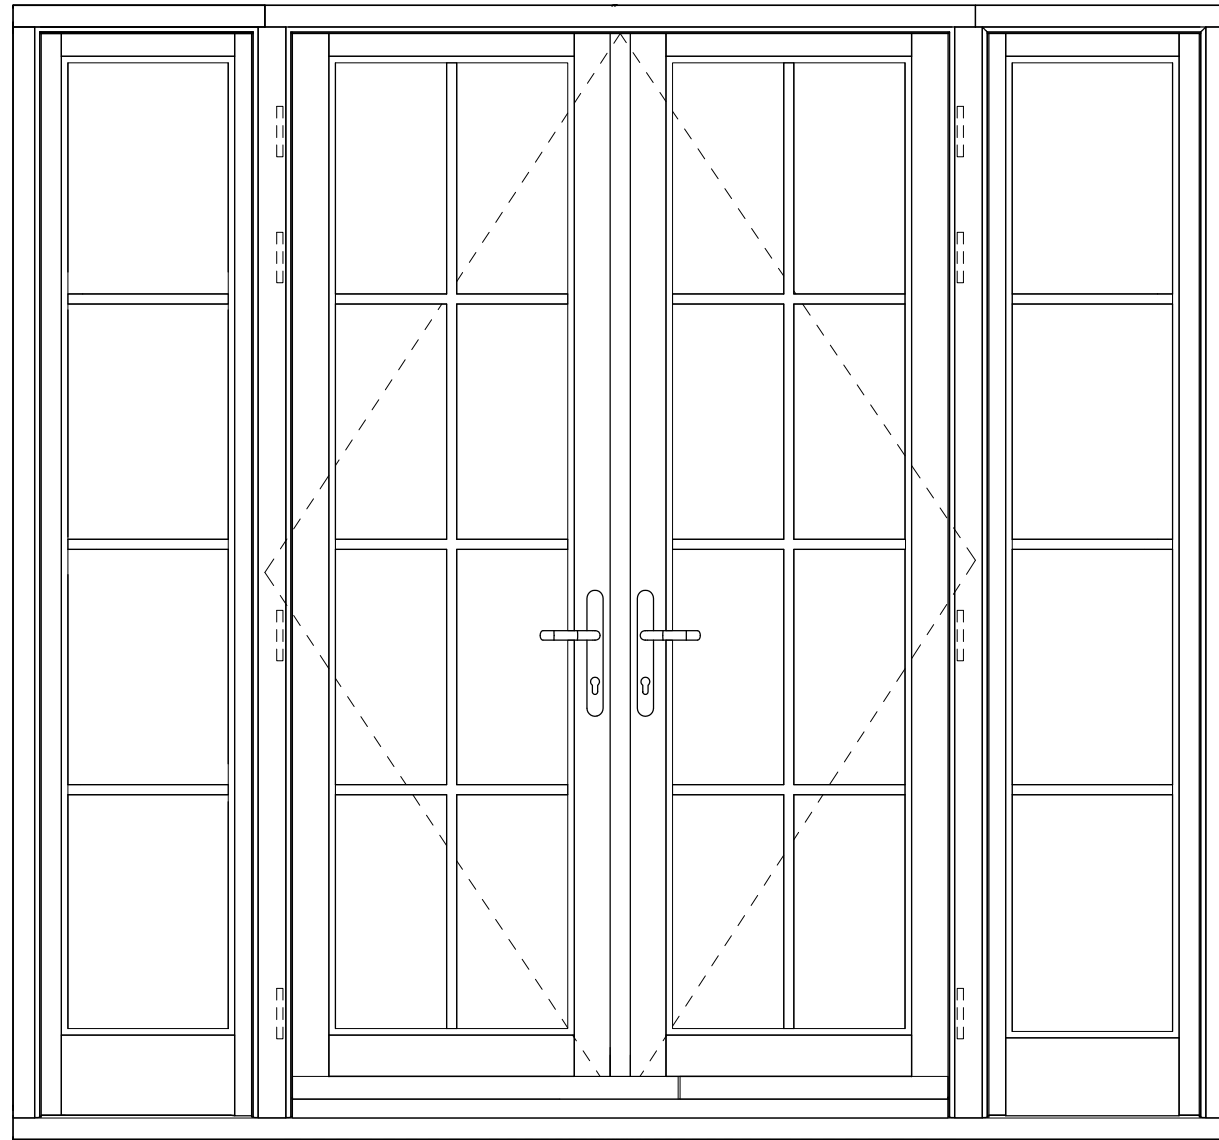

03 Jamb Detail
1 : 5

04 Mullion Detail
1 : 5

05 Meeting Stile
1 : 5

02 Elevation View
1 : 15

dfsSchedule	
Height	Width
2250	2400

06 Head Detail
1 : 5

07 Glazing Bar Detail
1 : 5

08 Threshold Detail
1 : 5

01 3D View

NOTE! ELEVATION DRAWINGS VIEWED EXTERNALLY

 <p>Made-to-order timber windows and doors</p>	Drawing Number FDIN24-14S		Drawn By DH
	Scale 1:5 & 1:11 @ A4	Revision	Date 23/09/16
	Customer		
	Project Open Inward French Doorset		
T 01277 353857 www.lomaxwood.co.uk		© COPYRIGHT 2016 LOMAX-WOOD. ALL RIGHTS RESERVED	