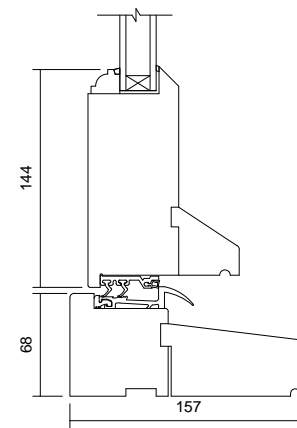

03 Jamb Detail
1 : 5

04 Mullion Detail
1 : 5

05 Meeting Stile
1 : 5

02 Elevation View
1 : 15

dfsSchedule	
Height	Width
2250	2400

06 Head Detail
1 : 5

07 Glazing Bar Detail
1 : 5

08 Threshold Detail
1 : 5

01 3D View

NOTE! ELEVATION DRAWINGS VIEWED EXTERNALLY

 <p>Made-to-order timber windows and doors</p>	Drawing Number FDIN24-14S		Drawn By DH
	Scale 1:5 & 1:11 @ A4	Revision	Date 23/09/16
	Customer		
	Project Open Inward French Doorset		
T 01277 353857 www.lomaxwood.co.uk		© COPYRIGHT 2016 LOMAX-WOOD. ALL RIGHTS RESERVED	