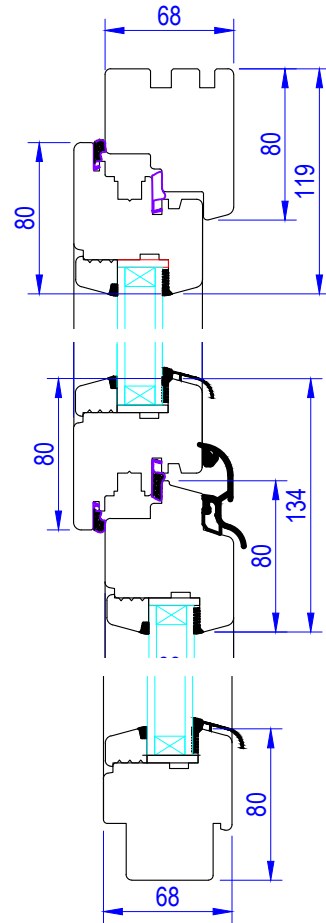

NOTE! ELEVATION DRAWINGS VIEWED EXTERNALLY

 <p>Made-to-order timber windows and doors</p>	Drawing Number LW_TT-001		Drawn By JR
	Scale 1:4 & 1:16 @ A4	Revision	Date 18/01/19
	Customer		
	Project SINGLE TILT & TURN WINDOW		
T 01277 353857		www.lomaxwood.co.uk	
© COPYRIGHT 2018 LOMAX+WOOD. ALL RIGHTS RESERVED			

NOTE! ELEVATION DRAWINGS VIEWED EXTERNALLY

		Made-to-order timber windows and doors	
		Drawing Number LW_TT-002	Drawn By JR
Scale 1:4 & 1:16 @ A4	Revision	Date 18/01/19	
Customer			
Project TOP TILT & TURN BOTTOM FIXED WINDOW			
T 01277 353857	www.lomaxwood.co.uk	© COPYRIGHT 2018 LOMAX+WOOD. ALL RIGHTS RESERVED	

NOTE! ELEVATION DRAWINGS VIEWED EXTERNALLY

		Drawing Number		Drawn By
		LW_TT-004		JR
<p>Made-to-order timber windows and doors</p>		Scale	Revision	Date
		1:4 & 1:16 @ A4		18/01/19
<p>LOMAX +WOOD</p>		Customer		
		Project		
<p>T 01277 353857 www.lomaxwood.co.uk</p>		<p>TOP & BOTTOM TILT & TURN WINDOW</p>		
<p>© COPYRIGHT 2018 LOMAX+WOOD. ALL RIGHTS RESERVED</p>				

NOTE! ELEVATION DRAWINGS VIEWED EXTERNALLY

		Made-to-order timber windows and doors	
		Drawing Number LW_TT-006	Drawn By JR
Scale 1:4 & 1:16 @ A4	Revision	Date 18/01/19	
Customer			
Project DOUBLE TILT & TURN WINDOW			
T 01277 353857	www.lomaxwood.co.uk	© COPYRIGHT 2018 LOMAX+WOOD. ALL RIGHTS RESERVED	