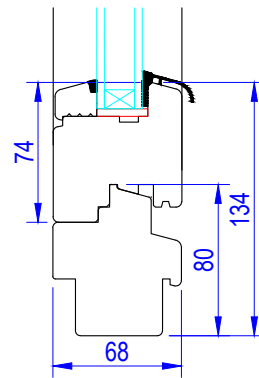

NOTE! ELEVATION DRAWINGS VIEWED EXTERNALLY

 <p>Made-to-order timber windows and doors</p> <p>LOMAX +WOOD</p> <p>T 01277 353857 www.lomaxwood.co.uk</p>	Drawing Number LW_TT-003		Drawn By JR
	Scale 1:4 & 1:16 @ A4	Revision	Date 18/01/19
	Customer		
	Project TOP FIXED BOTTOM TILT & TURN WINDOW		
© COPYRIGHT 2018 LOMAX+WOOD. ALL RIGHTS RESERVED			

NOTE! ELEVATION DRAWINGS VIEWED EXTERNALLY

		Drawing Number		Drawn By
		LW_TT-004		JR
<p>Made-to-order timber windows and doors</p>		Scale	Revision	Date
		1:4 & 1:16 @ A4		18/01/19
<p>LOMAX +WOOD</p>		Customer		
		Project		
<p>T 01277 353857 www.lomaxwood.co.uk</p>		<p>TOP & BOTTOM TILT & TURN WINDOW</p>		
<p>© COPYRIGHT 2018 LOMAX+WOOD. ALL RIGHTS RESERVED</p>				

NOTE! ELEVATION DRAWINGS VIEWED EXTERNALLY

		Made-to-order timber windows and doors	
		Drawing Number LW_TT-005	Drawn By JR
Scale 1:4 & 1:20 @ a4	Revision	Date 18/01/19	
Customer			
Project TILT & TURN FRENCH WINDOW			
T 01277 353857	www.lomaxwood.co.uk	© COPYRIGHT 2018 LOMAX+WOOD. ALL RIGHTS RESERVED	

NOTE! ELEVATION DRAWINGS VIEWED EXTERNALLY

		Made-to-order timber windows and doors	
		Drawing Number LW_TT-006	Drawn By JR
Scale 1:4 & 1:16 @ A4	Revision	Date 18/01/19	
Customer			
Project DOUBLE TILT & TURN WINDOW			
T 01277 353857	www.lomaxwood.co.uk	© COPYRIGHT 2018 LOMAX+WOOD. ALL RIGHTS RESERVED	