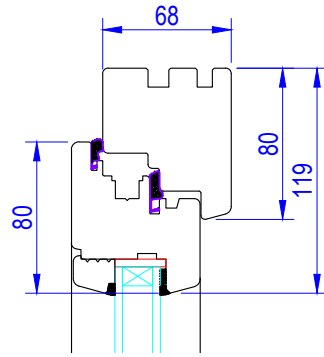

NOTE! ELEVATION DRAWINGS VIEWED EXTERNALLY

 <p>Made-to-order timber windows and doors</p>	Drawing Number LW_TT-001		Drawn By JR
	Scale 1:4 & 1:16 @ A4	Revision	Date 18/01/19
	Customer		
	Project SINGLE TILT & TURN WINDOW		
T 01277 353857		www.lomaxwood.co.uk	
© COPYRIGHT 2018 LOMAX+WOOD. ALL RIGHTS RESERVED			

NOTE! ELEVATION DRAWINGS VIEWED EXTERNALLY

		Made-to-order timber windows and doors	
		Drawing Number LW_TT-002	Drawn By JR
Scale 1:4 & 1:16 @ A4	Revision	Date 18/01/19	
Customer			
Project TOP TILT & TURN BOTTOM FIXED WINDOW			
T 01277 353857	www.lomaxwood.co.uk	© COPYRIGHT 2018 LOMAX+WOOD. ALL RIGHTS RESERVED	

NOTE! ELEVATION DRAWINGS VIEWED EXTERNALLY

 <p>Made-to-order timber windows and doors</p> <p>LOMAX +WOOD</p> <p>T 01277 353857 www.lomaxwood.co.uk</p>	Drawing Number LW_TT-003		Drawn By JR
	Scale 1:4 & 1:16 @ A4	Revision	Date 18/01/19
	Customer		
	Project TOP FIXED BOTTOM TILT & TURN WINDOW		
© COPYRIGHT 2018 LOMAX+WOOD. ALL RIGHTS RESERVED			

NOTE! ELEVATION DRAWINGS VIEWED EXTERNALLY

		Made-to-order timber windows and doors	
		Drawing Number LW_TT-007	Drawn By JR
Scale 1:4 & 1:16 @ A4	Revision	Date 18/01/19	Customer
Project DOUBLE TILT & TURN & FIXED WINDOW		© COPYRIGHT 2018 LOMAX+WOOD. ALL RIGHTS RESERVED	
T 01277 353857	www.lomaxwood.co.uk		