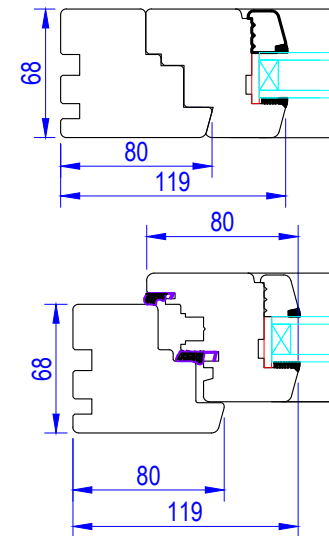

NOTE! ELEVATION DRAWINGS VIEWED EXTERNALLY

 <p>Made-to-order timber windows and doors</p>	Drawing Number LW_TT-001		Drawn By JR
	Scale 1:4 & 1:16 @ A4	Revision	Date 18/01/19
	Customer		
	Project SINGLE TILT & TURN WINDOW		
T 01277 353857		www.lomaxwood.co.uk	
© COPYRIGHT 2018 LOMAX+WOOD. ALL RIGHTS RESERVED			

NOTE! ELEVATION DRAWINGS VIEWED EXTERNALLY

		Made-to-order timber windows and doors	
		Drawing Number LW_TT-002	Drawn By JR
Scale 1:4 & 1:16 @ A4	Revision	Date 18/01/19	
Customer			
Project TOP TILT & TURN BOTTOM FIXED WINDOW			
T 01277 353857	www.lomaxwood.co.uk	© COPYRIGHT 2018 LOMAX+WOOD. ALL RIGHTS RESERVED	

NOTE! ELEVATION DRAWINGS VIEWED EXTERNALLY

 <p>Made-to-order timber windows and doors</p> <p>LOMAX +WOOD</p> <p>T 01277 353857 www.lomaxwood.co.uk</p>	Drawing Number LW_TT-003		Drawn By JR
	Scale 1:4 & 1:16 @ A4	Revision	Date 18/01/19
	Customer		
	Project TOP FIXED BOTTOM TILT & TURN WINDOW		
© COPYRIGHT 2018 LOMAX+WOOD. ALL RIGHTS RESERVED			

NOTE! ELEVATION DRAWINGS VIEWED EXTERNALLY

		Made-to-order timber windows and doors	
		Drawing Number LW_TT-007	Drawn By JR
Scale 1:4 & 1:16 @ A4	Revision	Date 18/01/19	Customer
Project DOUBLE TILT & TURN & FIXED WINDOW		© COPYRIGHT 2018 LOMAX+WOOD. ALL RIGHTS RESERVED	
T 01277 353857	www.lomaxwood.co.uk		