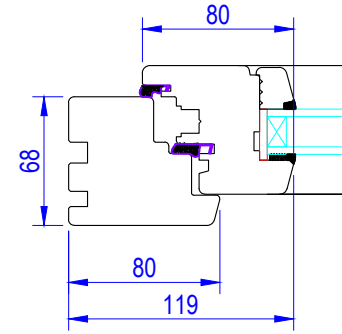

NOTE! ELEVATION DRAWINGS VIEWED EXTERNALLY

 <p>Made-to-order timber windows and doors</p>	Drawing Number LW_TT-001		Drawn By JR
	Scale 1:4 & 1:16 @ A4	Revision	Date 18/01/19
	Customer		
	Project SINGLE TILT & TURN WINDOW		
T 01277 353857		www.lomaxwood.co.uk	
© COPYRIGHT 2018 LOMAX+WOOD. ALL RIGHTS RESERVED			

NOTE! ELEVATION DRAWINGS VIEWED EXTERNALLY

		Made-to-order timber windows and doors	
		Drawing Number LW_TT-002	Drawn By JR
Scale 1:4 & 1:16 @ A4	Revision	Date 18/01/19	
Customer			
Project TOP TILT & TURN BOTTOM FIXED WINDOW			
T 01277 353857	www.lomaxwood.co.uk	© COPYRIGHT 2018 LOMAX+WOOD. ALL RIGHTS RESERVED	

NOTE! ELEVATION DRAWINGS VIEWED EXTERNALLY

 <p>Made-to-order timber windows and doors</p> <p>LOMAX +WOOD</p> <p>T 01277 353857 www.lomaxwood.co.uk</p>	Drawing Number LW_TT-003		Drawn By JR
	Scale 1:4 & 1:16 @ A4	Revision	Date 18/01/19
	Customer		
	Project TOP FIXED BOTTOM TILT & TURN WINDOW		
© COPYRIGHT 2018 LOMAX+WOOD. ALL RIGHTS RESERVED			

NOTE! ELEVATION DRAWINGS VIEWED EXTERNALLY

		Made-to-order timber windows and doors	
		Drawing Number LW_TT-007	Drawn By JR
Scale 1:4 & 1:16 @ A4	Revision	Date 18/01/19	Customer
Project DOUBLE TILT & TURN & FIXED WINDOW		© COPYRIGHT 2018 LOMAX+WOOD. ALL RIGHTS RESERVED	
T 01277 353857	www.lomaxwood.co.uk		