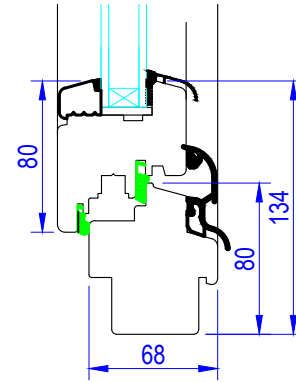

NOTE! ELEVATION DRAWINGS VIEWED EXTERNALLY

		Made-to-order timber windows and doors	
		Drawing Number LW_TT-002	Drawn By JR
Scale 1:4 & 1:16 @ A4	Revision	Date 18/01/19	
Customer			
Project TOP TILT & TURN BOTTOM FIXED WINDOW			
T 01277 353857	www.lomaxwood.co.uk	© COPYRIGHT 2018 LOMAX+WOOD. ALL RIGHTS RESERVED	

NOTE! ELEVATION DRAWINGS VIEWED EXTERNALLY

 <p>Made-to-order timber windows and doors</p> <p>LOMAX +WOOD</p> <p>T 01277 353857 www.lomaxwood.co.uk</p>	Drawing Number LW_TT-003		Drawn By JR
	Scale 1:4 & 1:16 @ A4	Revision	Date 18/01/19
	Customer		
	Project TOP FIXED BOTTOM TILT & TURN WINDOW		
© COPYRIGHT 2018 LOMAX+WOOD. ALL RIGHTS RESERVED			

NOTE! ELEVATION DRAWINGS VIEWED EXTERNALLY

		Drawing Number		Drawn By
		LW_TT-004		JR
<p>Made-to-order timber windows and doors</p>		Scale	Revision	Date
		1:4 & 1:16 @ A4		18/01/19
<p>LOMAX +WOOD</p>		Customer		
		Project		
<p>T 01277 353857 www.lomaxwood.co.uk</p>		<p>TOP & BOTTOM TILT & TURN WINDOW</p>		
<p>© COPYRIGHT 2018 LOMAX+WOOD. ALL RIGHTS RESERVED</p>				

NOTE! ELEVATION DRAWINGS VIEWED EXTERNALLY

		Made-to-order timber windows and doors	
		Drawing Number LW_TT-007	Drawn By JR
Scale 1:4 & 1:16 @ A4	Revision	Date 18/01/19	Customer
Project DOUBLE TILT & TURN & FIXED WINDOW		© COPYRIGHT 2018 LOMAX+WOOD. ALL RIGHTS RESERVED	
T 01277 353857	www.lomaxwood.co.uk		