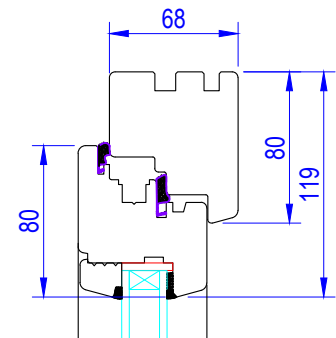

NOTE! ELEVATION DRAWINGS VIEWED EXTERNALLY

 <p>Made-to-order timber windows and doors</p> <p>LOMAX +WOOD</p> <p>T 01277 353857 www.lomaxwood.co.uk</p>	Drawing Number LW_TT-003		Drawn By JR
	Scale 1:4 & 1:16 @ A4	Revision	Date 18/01/19
	Customer		
	Project TOP FIXED BOTTOM TILT & TURN WINDOW		
© COPYRIGHT 2018 LOMAX+WOOD. ALL RIGHTS RESERVED			

NOTE! ELEVATION DRAWINGS VIEWED EXTERNALLY

		Drawing Number		Drawn By
		LW_TT-004		JR
<p>Made-to-order timber windows and doors</p>		Scale	Revision	Date
		1:4 & 1:16 @ A4		18/01/19
<p>LOMAX +WOOD</p>		Customer		
		Project		
<p>T 01277 353857 www.lomaxwood.co.uk</p>		<p>TOP & BOTTOM TILT & TURN WINDOW</p>		
<p>© COPYRIGHT 2018 LOMAX+WOOD. ALL RIGHTS RESERVED</p>				

NOTE! ELEVATION DRAWINGS VIEWED EXTERNALLY

		Made-to-order timber windows and doors	
		Drawing Number LW_TT-005	Drawn By JR
Scale 1:4 & 1:20 @ a4	Revision	Date 18/01/19	
Customer			
Project TILT & TURN FRENCH WINDOW			
T 01277 353857	www.lomaxwood.co.uk	© COPYRIGHT 2018 LOMAX+WOOD. ALL RIGHTS RESERVED	

NOTE! ELEVATION DRAWINGS VIEWED EXTERNALLY

		Made-to-order timber windows and doors	
		Drawing Number LW_TT-006	Drawn By JR
Scale 1:4 & 1:16 @ A4	Revision	Date 18/01/19	
Customer			
Project DOUBLE TILT & TURN WINDOW			
T 01277 353857	www.lomaxwood.co.uk	© COPYRIGHT 2018 LOMAX+WOOD. ALL RIGHTS RESERVED	