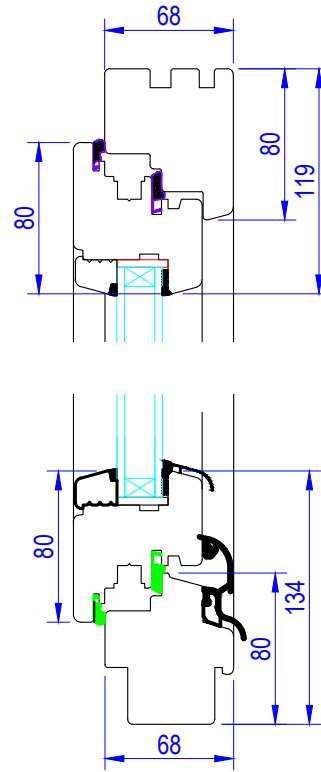

NOTE! ELEVATION DRAWINGS VIEWED EXTERNALLY

		Made-to-order timber windows and doors	
		Drawing Number LW_TT-002	Drawn By JR
Scale 1:4 & 1:16 @ A4	Revision	Date 18/01/19	
Customer			
Project TOP TILT & TURN BOTTOM FIXED WINDOW			
T 01277 353857	www.lomaxwood.co.uk	© COPYRIGHT 2018 LOMAX+WOOD. ALL RIGHTS RESERVED	

NOTE! ELEVATION DRAWINGS VIEWED EXTERNALLY

 <p>Made-to-order timber windows and doors</p> <p>LOMAX +WOOD</p> <p>T 01277 353857 www.lomaxwood.co.uk</p>	Drawing Number LW_TT-003		Drawn By JR
	Scale 1:4 & 1:16 @ A4	Revision	Date 18/01/19
	Customer		
	Project TOP FIXED BOTTOM TILT & TURN WINDOW		
© COPYRIGHT 2018 LOMAX+WOOD. ALL RIGHTS RESERVED			

NOTE! ELEVATION DRAWINGS VIEWED EXTERNALLY

		Drawing Number		Drawn By
		LW_TT-004		JR
<p>Made-to-order timber windows and doors</p>		Scale	Revision	Date
		1:4 & 1:16 @ A4		18/01/19
<p>LOMAX +WOOD</p>		Customer		
		Project		
<p>T 01277 353857 www.lomaxwood.co.uk</p>		<p>TOP & BOTTOM TILT & TURN WINDOW</p>		
<p>© COPYRIGHT 2018 LOMAX+WOOD. ALL RIGHTS RESERVED</p>				

NOTE! ELEVATION DRAWINGS VIEWED EXTERNALLY

		Made-to-order timber windows and doors	
		Drawing Number LW_TT-006	Drawn By JR
Scale 1:4 & 1:16 @ A4	Revision	Date 18/01/19	
Customer			
Project DOUBLE TILT & TURN WINDOW			
T 01277 353857	www.lomaxwood.co.uk	© COPYRIGHT 2018 LOMAX+WOOD. ALL RIGHTS RESERVED	