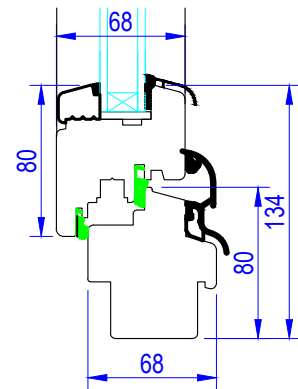

NOTE! ELEVATION DRAWINGS VIEWED EXTERNALLY

 <p>Made-to-order timber windows and doors</p>	Drawing Number LW_TT-001		Drawn By JR
	Scale 1:4 & 1:16 @ A4	Revision	Date 18/01/19
	Customer		
	Project SINGLE TILT & TURN WINDOW		
T 01277 353857		www.lomaxwood.co.uk	
© COPYRIGHT 2018 LOMAX+WOOD. ALL RIGHTS RESERVED			

NOTE! ELEVATION DRAWINGS VIEWED EXTERNALLY

		Made-to-order timber windows and doors	
		Drawing Number LW_TT-002	Drawn By JR
Scale 1:4 & 1:16 @ A4	Revision	Date 18/01/19	
Customer			
Project TOP TILT & TURN BOTTOM FIXED WINDOW			
T 01277 353857	www.lomaxwood.co.uk	© COPYRIGHT 2018 LOMAX+WOOD. ALL RIGHTS RESERVED	

NOTE! ELEVATION DRAWINGS VIEWED EXTERNALLY

 <p>Made-to-order timber windows and doors</p> <p>LOMAX +WOOD</p> <p>T 01277 353857 www.lomaxwood.co.uk</p>	Drawing Number LW_TT-003		Drawn By JR
	Scale 1:4 & 1:16 @ A4	Revision	Date 18/01/19
	Customer		
	Project TOP FIXED BOTTOM TILT & TURN WINDOW		
© COPYRIGHT 2018 LOMAX+WOOD. ALL RIGHTS RESERVED			

NOTE! ELEVATION DRAWINGS VIEWED EXTERNALLY

		Made-to-order timber windows and doors	
		Drawing Number LW_TT-007	Drawn By JR
Scale 1:4 & 1:16 @ A4	Revision	Date 18/01/19	Customer
Project DOUBLE TILT & TURN & FIXED WINDOW		© COPYRIGHT 2018 LOMAX+WOOD. ALL RIGHTS RESERVED	
T 01277 353857	www.lomaxwood.co.uk		