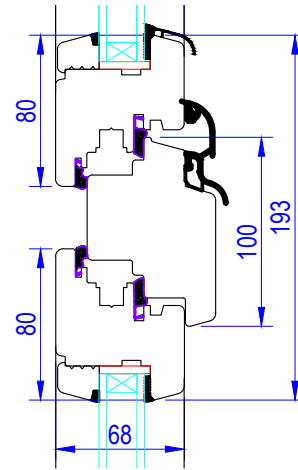

NOTE! ELEVATION DRAWINGS VIEWED EXTERNALLY

 <p>Made-to-order timber windows and doors</p>	Drawing Number LW_TT-001		Drawn By JR
	Scale 1:4 & 1:16 @ A4	Revision	Date 18/01/19
	Customer		
	Project SINGLE TILT & TURN WINDOW		
T 01277 353857		www.lomaxwood.co.uk	
© COPYRIGHT 2018 LOMAX+WOOD. ALL RIGHTS RESERVED			

NOTE! ELEVATION DRAWINGS VIEWED EXTERNALLY

		Made-to-order timber windows and doors	
		Drawing Number LW_TT-002	Drawn By JR
Scale 1:4 & 1:16 @ A4	Revision	Date 18/01/19	
Customer			
Project TOP TILT & TURN BOTTOM FIXED WINDOW			
T 01277 353857	www.lomaxwood.co.uk	© COPYRIGHT 2018 LOMAX+WOOD. ALL RIGHTS RESERVED	

NOTE! ELEVATION DRAWINGS VIEWED EXTERNALLY

 <p>Made-to-order timber windows and doors</p> <p>LOMAX +WOOD</p> <p>T 01277 353857 www.lomaxwood.co.uk</p>	Drawing Number LW_TT-003		Drawn By JR
	Scale 1:4 & 1:16 @ A4	Revision	Date 18/01/19
	Customer		
	Project TOP FIXED BOTTOM TILT & TURN WINDOW		
© COPYRIGHT 2018 LOMAX+WOOD. ALL RIGHTS RESERVED			

NOTE! ELEVATION DRAWINGS VIEWED EXTERNALLY

		Made-to-order timber windows and doors	
		Drawing Number LW_TT-007	Drawn By JR
Scale 1:4 & 1:16 @ A4	Revision	Date 18/01/19	Customer
Project DOUBLE TILT & TURN & FIXED WINDOW		© COPYRIGHT 2018 LOMAX+WOOD. ALL RIGHTS RESERVED	
T 01277 353857	www.lomaxwood.co.uk		