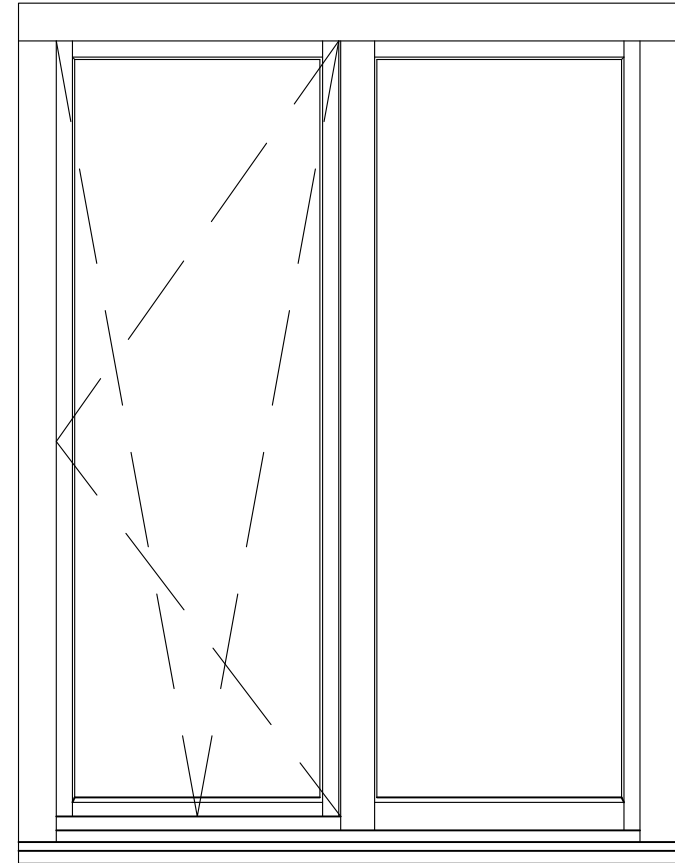

NOTE! ELEVATION DRAWINGS VIEWED EXTERNALLY

 <p>Made-to-order timber windows and doors</p> <p>LOMAX +WOOD</p> <p>T 01277 353857 www.lomaxwood.co.uk</p>	Drawing Number LW_TT-003		Drawn By JR
	Scale 1:4 & 1:16 @ A4	Revision	Date 18/01/19
	Customer		
	Project TOP FIXED BOTTOM TILT & TURN WINDOW		
© COPYRIGHT 2018 LOMAX+WOOD. ALL RIGHTS RESERVED			

NOTE! ELEVATION DRAWINGS VIEWED EXTERNALLY

		Drawing Number		Drawn By
		LW_TT-004		JR
<p>Made-to-order timber windows and doors</p>		Scale	Revision	Date
		1:4 & 1:16 @ A4		18/01/19
<p>LOMAX +WOOD</p>		Customer		
		Project		
<p>T 01277 353857 www.lomaxwood.co.uk</p>		<p>TOP & BOTTOM TILT & TURN WINDOW</p>		
<p>© COPYRIGHT 2018 LOMAX+WOOD. ALL RIGHTS RESERVED</p>				

NOTE! ELEVATION DRAWINGS VIEWED EXTERNALLY

		Made-to-order timber windows and doors	
		Drawing Number LW_TT-005	Drawn By JR
Scale 1:4 & 1:20 @ a4	Revision	Date 18/01/19	
Customer			
Project TILT & TURN FRENCH WINDOW			
T 01277 353857	www.lomaxwood.co.uk	© COPYRIGHT 2018 LOMAX+WOOD. ALL RIGHTS RESERVED	

NOTE! ELEVATION DRAWINGS VIEWED EXTERNALLY

		Made-to-order timber windows and doors	
		Drawing Number LW_TT-007	Drawn By JR
Scale 1:4 & 1:16 @ A4	Revision	Date 18/01/19	Customer
Project DOUBLE TILT & TURN & FIXED WINDOW		© COPYRIGHT 2018 LOMAX+WOOD. ALL RIGHTS RESERVED	
T 01277 353857	www.lomaxwood.co.uk		