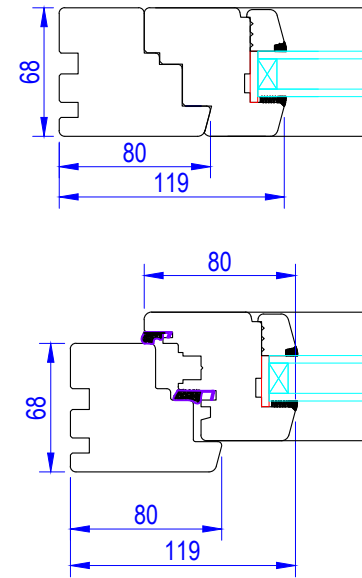

NOTE! ELEVATION DRAWINGS VIEWED EXTERNALLY

 <p>Made-to-order timber windows and doors</p>	Drawing Number LW_TT-001		Drawn By JR
	Scale 1:4 & 1:16 @ A4	Revision	Date 18/01/19
	Customer		
	Project SINGLE TILT & TURN WINDOW		
T 01277 353857		www.lomaxwood.co.uk	
© COPYRIGHT 2018 LOMAX+WOOD. ALL RIGHTS RESERVED			

NOTE! ELEVATION DRAWINGS VIEWED EXTERNALLY

		Made-to-order timber windows and doors	
		Drawing Number LW_TT-002	Drawn By JR
Scale 1:4 & 1:16 @ A4	Revision	Date 18/01/19	
Customer			
Project TOP TILT & TURN BOTTOM FIXED WINDOW			
T 01277 353857	www.lomaxwood.co.uk	© COPYRIGHT 2018 LOMAX+WOOD. ALL RIGHTS RESERVED	

NOTE! ELEVATION DRAWINGS VIEWED EXTERNALLY

		Made-to-order timber windows and doors	
		Drawing Number LW_TT-006	Drawn By JR
Scale 1:4 & 1:16 @ A4	Revision	Date 18/01/19	
Customer			
Project DOUBLE TILT & TURN WINDOW			
T 01277 353857	www.lomaxwood.co.uk	© COPYRIGHT 2018 LOMAX+WOOD. ALL RIGHTS RESERVED	

NOTE! ELEVATION DRAWINGS VIEWED EXTERNALLY

		Made-to-order timber windows and doors	
		Drawing Number LW_TT-007	Drawn By JR
Scale 1:4 & 1:16 @ A4	Revision	Date 18/01/19	Customer
Project DOUBLE TILT & TURN & FIXED WINDOW		© COPYRIGHT 2018 LOMAX+WOOD. ALL RIGHTS RESERVED	
T 01277 353857	www.lomaxwood.co.uk		