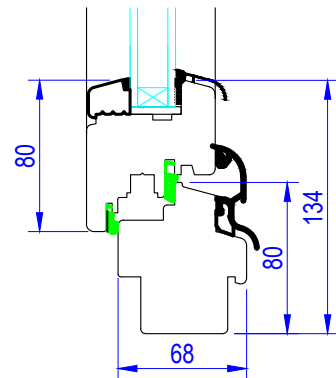

NOTE! ELEVATION DRAWINGS VIEWED EXTERNALLY

 <p>Made-to-order timber windows and doors</p> <p>LOMAX +WOOD</p> <p>T 01277 353857 www.lomaxwood.co.uk</p>	Drawing Number LW_TT-003		Drawn By JR
	Scale 1:4 & 1:16 @ A4	Revision	Date 18/01/19
	Customer		
	Project TOP FIXED BOTTOM TILT & TURN WINDOW		
© COPYRIGHT 2018 LOMAX+WOOD. ALL RIGHTS RESERVED			

NOTE! ELEVATION DRAWINGS VIEWED EXTERNALLY

		Drawing Number		Drawn By
		LW_TT-004		JR
<p>Made-to-order timber windows and doors</p>		Scale	Revision	Date
		1:4 & 1:16 @ A4		18/01/19
<p>LOMAX +WOOD</p>		Customer		
		Project		
<p>T 01277 353857 www.lomaxwood.co.uk</p>		<p>TOP & BOTTOM TILT & TURN WINDOW</p>		
<p>© COPYRIGHT 2018 LOMAX+WOOD. ALL RIGHTS RESERVED</p>				

NOTE! ELEVATION DRAWINGS VIEWED EXTERNALLY

		Made-to-order timber windows and doors	
		Drawing Number LW_TT-005	Drawn By JR
Scale 1:4 & 1:20 @ a4	Revision	Date 18/01/19	
Customer			
Project TILT & TURN FRENCH WINDOW			
T 01277 353857	www.lomaxwood.co.uk	© COPYRIGHT 2018 LOMAX+WOOD. ALL RIGHTS RESERVED	

NOTE! ELEVATION DRAWINGS VIEWED EXTERNALLY

		Made-to-order timber windows and doors	
		Drawing Number LW_TT-006	Drawn By JR
Scale 1:4 & 1:16 @ A4	Revision	Date 18/01/19	
Customer			
Project DOUBLE TILT & TURN WINDOW			
T 01277 353857	www.lomaxwood.co.uk	© COPYRIGHT 2018 LOMAX+WOOD. ALL RIGHTS RESERVED	