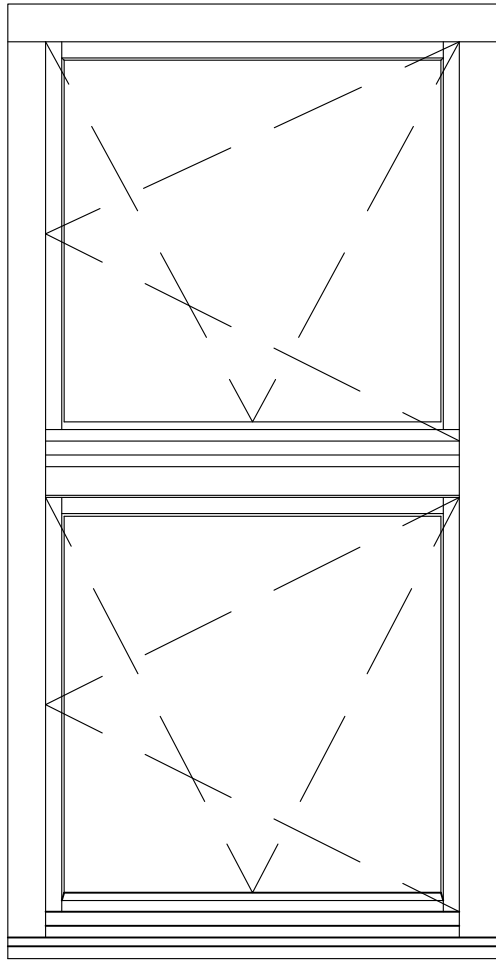

NOTE! ELEVATION DRAWINGS VIEWED EXTERNALLY

		Drawing Number		Drawn By
		LW_TT-004		JR
Made-to-order timber windows and doors		Scale	Revision	Date
		1:4 & 1:16 @ A4		18/01/19
LOMAX +WOOD		Customer		
		Project		
T 01277 353857 www.lomaxwood.co.uk		TOP & BOTTOM TILT & TURN WINDOW		
© COPYRIGHT 2018 LOMAX+WOOD. ALL RIGHTS RESERVED