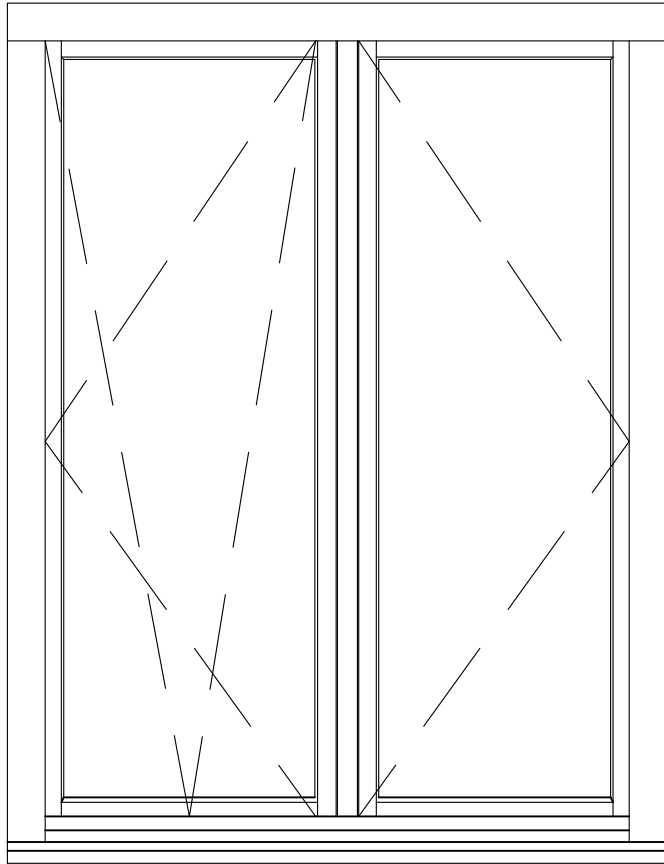

NOTE! ELEVATION DRAWINGS VIEWED EXTERNALLY

		Made-to-order timber windows and doors	
		Drawing Number LW_TT-005	Drawn By JR
Scale 1:4 & 1:20 @ a4	Revision	Date 18/01/19	
Customer			
Project TILT & TURN FRENCH WINDOW			
T 01277 353857	www.lomaxwood.co.uk	© COPYRIGHT 2018 LOMAX+WOOD. ALL RIGHTS RESERVED