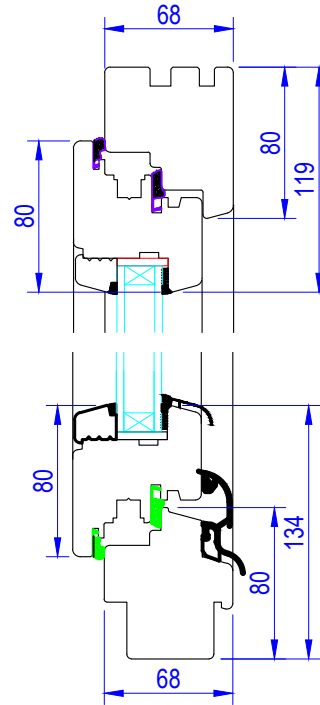

NOTE! ELEVATION DRAWINGS VIEWED EXTERNALLY

		Made-to-order timber windows and doors	
		Drawing Number LW_TT-006	Drawn By JR
Scale 1:4 & 1:16 @ A4	Revision	Date 18/01/19	
Customer			
Project DOUBLE TILT & TURN WINDOW			
T 01277 353857	www.lomaxwood.co.uk	© COPYRIGHT 2018 LOMAX+WOOD. ALL RIGHTS RESERVED