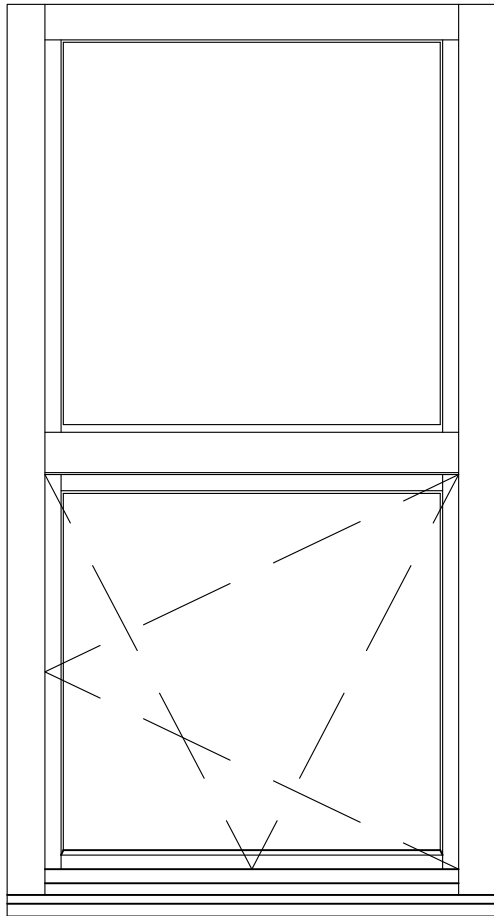

NOTE! ELEVATION DRAWINGS VIEWED EXTERNALLY

 <p>Made-to-order timber windows and doors</p>	Drawing Number LW_TT-001		Drawn By JR
	Scale 1:4 & 1:16 @ A4	Revision	Date 18/01/19
	Customer		
	Project SINGLE TILT & TURN WINDOW		
T 01277 353857		www.lomaxwood.co.uk	
© COPYRIGHT 2018 LOMAX+WOOD. ALL RIGHTS RESERVED			

NOTE! ELEVATION DRAWINGS VIEWED EXTERNALLY

		Made-to-order timber windows and doors	
		Drawing Number LW_TT-002	Drawn By JR
Scale 1:4 & 1:16 @ A4	Revision	Date 18/01/19	
Customer			
Project TOP TILT & TURN BOTTOM FIXED WINDOW			
T 01277 353857	www.lomaxwood.co.uk	© COPYRIGHT 2018 LOMAX+WOOD. ALL RIGHTS RESERVED	

NOTE! ELEVATION DRAWINGS VIEWED EXTERNALLY

 <p>Made-to-order timber windows and doors</p> <p>LOMAX +WOOD</p> <p>T 01277 353857 www.lomaxwood.co.uk</p>	Drawing Number LW_TT-003		Drawn By JR
	Scale 1:4 & 1:16 @ A4	Revision	Date 18/01/19
	Customer		
	Project TOP FIXED BOTTOM TILT & TURN WINDOW		
© COPYRIGHT 2018 LOMAX+WOOD. ALL RIGHTS RESERVED			

NOTE! ELEVATION DRAWINGS VIEWED EXTERNALLY

		Made-to-order timber windows and doors	
		Drawing Number LW_TT-007	Drawn By JR
Scale 1:4 & 1:16 @ A4	Revision	Date 18/01/19	Customer
Project DOUBLE TILT & TURN & FIXED WINDOW		© COPYRIGHT 2018 LOMAX+WOOD. ALL RIGHTS RESERVED	
T 01277 353857	www.lomaxwood.co.uk		