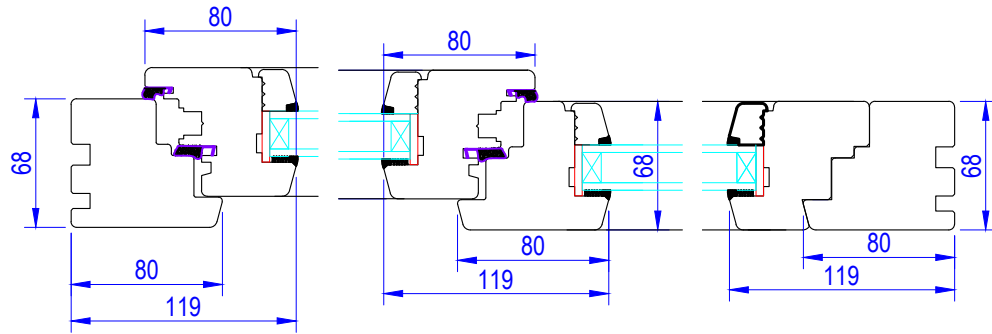

NOTE! ELEVATION DRAWINGS VIEWED EXTERNALLY

 <p>Made-to-order timber windows and doors</p> <p>LOMAX +WOOD</p> <p>T 01277 353857 www.lomaxwood.co.uk</p>	Drawing Number LW_TT-003		Drawn By JR
	Scale 1:4 & 1:16 @ A4	Revision	Date 18/01/19
	Customer		
	Project TOP FIXED BOTTOM TILT & TURN WINDOW		
© COPYRIGHT 2018 LOMAX+WOOD. ALL RIGHTS RESERVED			

NOTE! ELEVATION DRAWINGS VIEWED EXTERNALLY

		Drawing Number		Drawn By
		LW_TT-004		JR
<p>Made-to-order timber windows and doors</p>		Scale	Revision	Date
		1:4 & 1:16 @ A4		18/01/19
<p>LOMAX +WOOD</p>		Customer		
		Project		
<p>T 01277 353857 www.lomaxwood.co.uk</p>		<p>TOP & BOTTOM TILT & TURN WINDOW</p>		
<p>© COPYRIGHT 2018 LOMAX+WOOD. ALL RIGHTS RESERVED</p>				

NOTE! ELEVATION DRAWINGS VIEWED EXTERNALLY

		Made-to-order timber windows and doors	
		Drawing Number LW_TT-005	Drawn By JR
Scale 1:4 & 1:20 @ a4	Revision	Date 18/01/19	
Customer			
Project TILT & TURN FRENCH WINDOW			
T 01277 353857	www.lomaxwood.co.uk	© COPYRIGHT 2018 LOMAX+WOOD. ALL RIGHTS RESERVED	

NOTE! ELEVATION DRAWINGS VIEWED EXTERNALLY

		Made-to-order timber windows and doors	
		Drawing Number LW_TT-007	Drawn By JR
Scale 1:4 & 1:16 @ A4	Revision	Date 18/01/19	Customer
Project DOUBLE TILT & TURN & FIXED WINDOW		© COPYRIGHT 2018 LOMAX+WOOD. ALL RIGHTS RESERVED	
T 01277 353857	www.lomaxwood.co.uk		