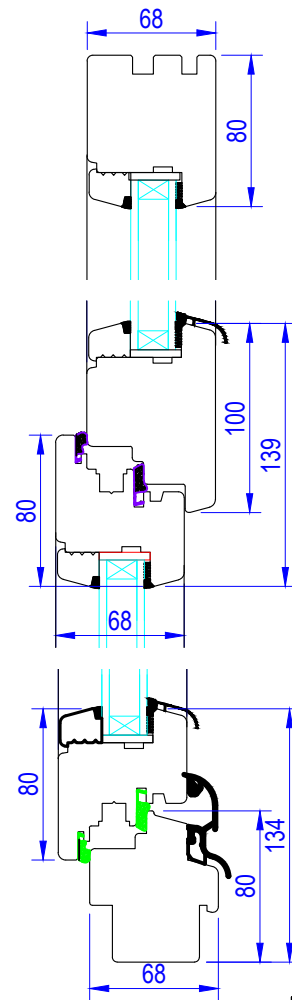

NOTE! ELEVATION DRAWINGS VIEWED EXTERNALLY

 <p>Made-to-order timber windows and doors</p>	Drawing Number LW_TT-001		Drawn By JR
	Scale 1:4 & 1:16 @ A4	Revision	Date 18/01/19
	Customer		
	Project SINGLE TILT & TURN WINDOW		
T 01277 353857		www.lomaxwood.co.uk	
© COPYRIGHT 2018 LOMAX+WOOD. ALL RIGHTS RESERVED			

NOTE! ELEVATION DRAWINGS VIEWED EXTERNALLY

		Made-to-order timber windows and doors	
		Drawing Number LW_TT-002	Drawn By JR
Scale 1:4 & 1:16 @ A4	Revision	Date 18/01/19	
Customer			
Project TOP TILT & TURN BOTTOM FIXED WINDOW			
T 01277 353857	www.lomaxwood.co.uk	© COPYRIGHT 2018 LOMAX+WOOD. ALL RIGHTS RESERVED	

NOTE! ELEVATION DRAWINGS VIEWED EXTERNALLY

		Drawing Number		Drawn By
		LW_TT-004		JR
<p>Made-to-order timber windows and doors</p>		Scale	Revision	Date
		1:4 & 1:16 @ A4		18/01/19
<p>LOMAX +WOOD</p>		Customer		
		Project		
<p>T 01277 353857 www.lomaxwood.co.uk</p>		<p>TOP & BOTTOM TILT & TURN WINDOW</p>		
<p>© COPYRIGHT 2018 LOMAX+WOOD. ALL RIGHTS RESERVED</p>				

NOTE! ELEVATION DRAWINGS VIEWED EXTERNALLY

		Made-to-order timber windows and doors	
		Drawing Number LW_TT-006	Drawn By JR
Scale 1:4 & 1:16 @ A4	Revision	Date 18/01/19	
Customer			
Project DOUBLE TILT & TURN WINDOW			
T 01277 353857	www.lomaxwood.co.uk	© COPYRIGHT 2018 LOMAX+WOOD. ALL RIGHTS RESERVED	