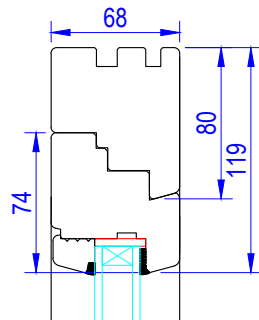

NOTE! ELEVATION DRAWINGS VIEWED EXTERNALLY

 <p>Made-to-order timber windows and doors</p> <p>LOMAX +WOOD</p> <p>T 01277 353857 www.lomaxwood.co.uk</p>	Drawing Number LW_TT-003		Drawn By JR
	Scale 1:4 & 1:16 @ A4	Revision	Date 18/01/19
	Customer		
	Project TOP FIXED BOTTOM TILT & TURN WINDOW		
© COPYRIGHT 2018 LOMAX+WOOD. ALL RIGHTS RESERVED			

NOTE! ELEVATION DRAWINGS VIEWED EXTERNALLY

		Drawing Number		Drawn By
		LW_TT-004		JR
<p>Made-to-order timber windows and doors</p>		Scale	Revision	Date
		1:4 & 1:16 @ A4		18/01/19
<p>LOMAX +WOOD</p>		Customer		
		Project		
<p>T 01277 353857 www.lomaxwood.co.uk</p>		<p>TOP & BOTTOM TILT & TURN WINDOW</p>		
<p>© COPYRIGHT 2018 LOMAX+WOOD. ALL RIGHTS RESERVED</p>				

NOTE! ELEVATION DRAWINGS VIEWED EXTERNALLY

		Made-to-order timber windows and doors	
		Drawing Number LW_TT-005	Drawn By JR
Scale 1:4 & 1:20 @ a4	Revision	Date 18/01/19	
Customer			
Project TILT & TURN FRENCH WINDOW			
T 01277 353857	www.lomaxwood.co.uk	© COPYRIGHT 2018 LOMAX+WOOD. ALL RIGHTS RESERVED	

NOTE! ELEVATION DRAWINGS VIEWED EXTERNALLY

		Made-to-order timber windows and doors	
		Drawing Number LW_TT-006	Drawn By JR
Scale 1:4 & 1:16 @ A4	Revision	Date 18/01/19	
Customer			
Project DOUBLE TILT & TURN WINDOW			
T 01277 353857	www.lomaxwood.co.uk	© COPYRIGHT 2018 LOMAX+WOOD. ALL RIGHTS RESERVED	