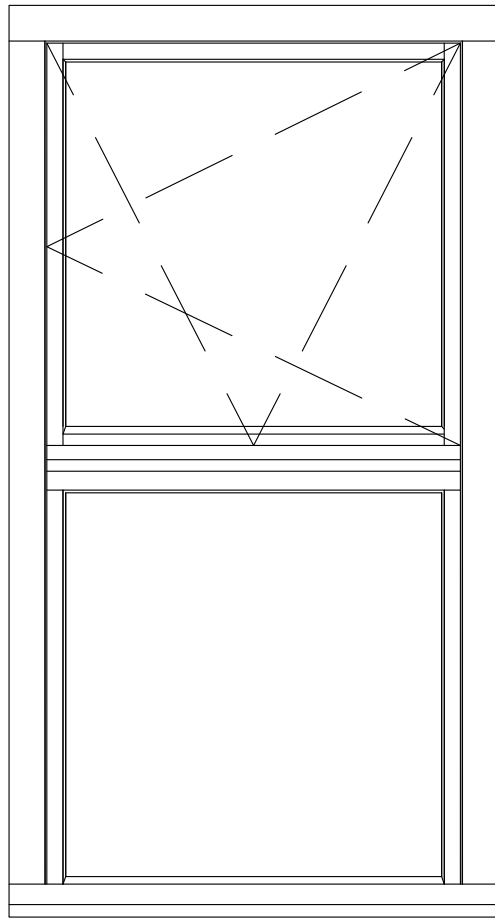

NOTE! ELEVATION DRAWINGS VIEWED EXTERNALLY

 <p>Made-to-order timber windows and doors</p>	Drawing Number LW_TT-001		Drawn By JR
	Scale 1:4 & 1:16 @ A4	Revision	Date 18/01/19
	Customer		
	Project SINGLE TILT & TURN WINDOW		
T 01277 353857		www.lomaxwood.co.uk	
© COPYRIGHT 2018 LOMAX+WOOD. ALL RIGHTS RESERVED			

NOTE! ELEVATION DRAWINGS VIEWED EXTERNALLY

		Made-to-order timber windows and doors	
		Drawing Number LW_TT-002	Drawn By JR
Scale 1:4 & 1:16 @ A4	Revision	Date 18/01/19	
Customer			
Project TOP TILT & TURN BOTTOM FIXED WINDOW			
T 01277 353857	www.lomaxwood.co.uk	© COPYRIGHT 2018 LOMAX+WOOD. ALL RIGHTS RESERVED	

NOTE! ELEVATION DRAWINGS VIEWED EXTERNALLY

		Made-to-order timber windows and doors	
		Drawing Number LW_TT-006	Drawn By JR
Scale 1:4 & 1:16 @ A4	Revision	Date 18/01/19	
Customer			
Project DOUBLE TILT & TURN WINDOW			
T 01277 353857	www.lomaxwood.co.uk	© COPYRIGHT 2018 LOMAX+WOOD. ALL RIGHTS RESERVED	

NOTE! ELEVATION DRAWINGS VIEWED EXTERNALLY

		Made-to-order timber windows and doors	
		Drawing Number LW_TT-007	Drawn By JR
Scale 1:4 & 1:16 @ A4	Revision	Date 18/01/19	Customer
Project DOUBLE TILT & TURN & FIXED WINDOW		© COPYRIGHT 2018 LOMAX+WOOD. ALL RIGHTS RESERVED	
T 01277 353857	www.lomaxwood.co.uk		