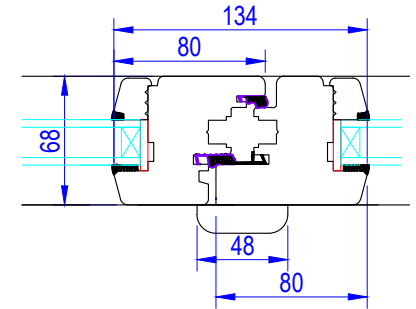

NOTE! ELEVATION DRAWINGS VIEWED EXTERNALLY

		Made-to-order timber windows and doors	
		Drawing Number LW_TT-002	Drawn By JR
Scale 1:4 & 1:16 @ A4	Revision	Date 18/01/19	
Customer			
Project TOP TILT & TURN BOTTOM FIXED WINDOW			
T 01277 353857	www.lomaxwood.co.uk	© COPYRIGHT 2018 LOMAX+WOOD. ALL RIGHTS RESERVED	

NOTE! ELEVATION DRAWINGS VIEWED EXTERNALLY

 <p>Made-to-order timber windows and doors</p> <p>LOMAX +WOOD</p> <p>T 01277 353857 www.lomaxwood.co.uk</p>	Drawing Number LW_TT-003		Drawn By JR
	Scale 1:4 & 1:16 @ A4	Revision	Date 18/01/19
	Customer		
	Project TOP FIXED BOTTOM TILT & TURN WINDOW		
© COPYRIGHT 2018 LOMAX+WOOD. ALL RIGHTS RESERVED			

NOTE! ELEVATION DRAWINGS VIEWED EXTERNALLY

		Drawing Number		Drawn By
		LW_TT-004		JR
<p>Made-to-order timber windows and doors</p>		Scale	Revision	Date
		1:4 & 1:16 @ A4		18/01/19
<p>LOMAX +WOOD</p>		Customer		
		Project		
<p>T 01277 353857 www.lomaxwood.co.uk</p>		<p>TOP & BOTTOM TILT & TURN WINDOW</p>		
<p>© COPYRIGHT 2018 LOMAX+WOOD. ALL RIGHTS RESERVED</p>				

NOTE! ELEVATION DRAWINGS VIEWED EXTERNALLY

		Made-to-order timber windows and doors	
		Drawing Number LW_TT-007	Drawn By JR
Scale 1:4 & 1:16 @ A4	Revision	Date 18/01/19	Customer
Project DOUBLE TILT & TURN & FIXED WINDOW		© COPYRIGHT 2018 LOMAX+WOOD. ALL RIGHTS RESERVED	
T 01277 353857	www.lomaxwood.co.uk		