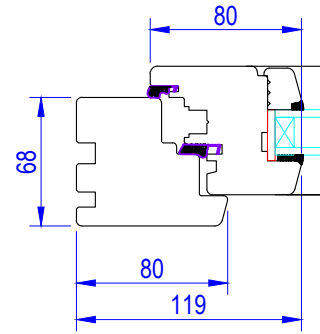

NOTE! ELEVATION DRAWINGS VIEWED EXTERNALLY

		Made-to-order timber windows and doors	
		Drawing Number LW_TT-002	Drawn By JR
Scale 1:4 & 1:16 @ A4	Revision	Date 18/01/19	
Customer			
Project TOP TILT & TURN BOTTOM FIXED WINDOW			
T 01277 353857	www.lomaxwood.co.uk	© COPYRIGHT 2018 LOMAX+WOOD. ALL RIGHTS RESERVED	

NOTE! ELEVATION DRAWINGS VIEWED EXTERNALLY

 <p>Made-to-order timber windows and doors</p> <p>LOMAX +WOOD</p> <p>T 01277 353857 www.lomaxwood.co.uk</p>	Drawing Number LW_TT-003		Drawn By JR
	Scale 1:4 & 1:16 @ A4	Revision	Date 18/01/19
	Customer		
	Project TOP FIXED BOTTOM TILT & TURN WINDOW		
© COPYRIGHT 2018 LOMAX+WOOD. ALL RIGHTS RESERVED			

NOTE! ELEVATION DRAWINGS VIEWED EXTERNALLY

		Drawing Number		Drawn By
		LW_TT-004		JR
<p>Made-to-order timber windows and doors</p>		Scale	Revision	Date
		1:4 & 1:16 @ A4		18/01/19
<p>LOMAX +WOOD</p>		Customer		
		Project		
<p>T 01277 353857 www.lomaxwood.co.uk</p>		<p>TOP & BOTTOM TILT & TURN WINDOW</p>		
<p>© COPYRIGHT 2018 LOMAX+WOOD. ALL RIGHTS RESERVED</p>				

NOTE! ELEVATION DRAWINGS VIEWED EXTERNALLY

		Made-to-order timber windows and doors	
		Drawing Number LW_TT-007	Drawn By JR
Scale 1:4 & 1:16 @ A4	Revision	Date 18/01/19	Customer
Project DOUBLE TILT & TURN & FIXED WINDOW		© COPYRIGHT 2018 LOMAX+WOOD. ALL RIGHTS RESERVED	
T 01277 353857	www.lomaxwood.co.uk		