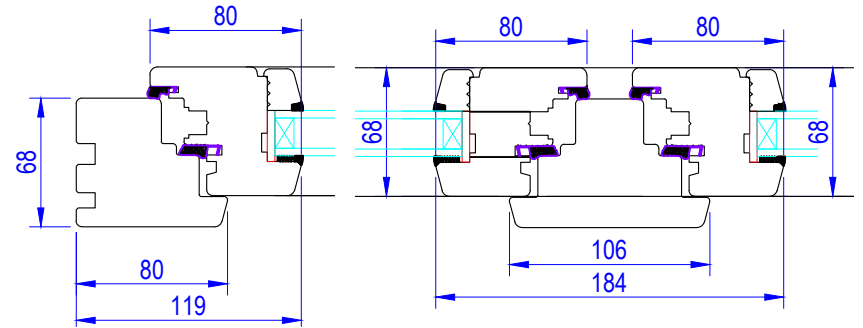

NOTE! ELEVATION DRAWINGS VIEWED EXTERNALLY

		Made-to-order timber windows and doors	
		Drawing Number LW_TT-006	Drawn By JR
Scale 1:4 & 1:16 @ A4	Revision	Date 18/01/19	
Customer			
Project DOUBLE TILT & TURN WINDOW			
T 01277 353857	www.lomaxwood.co.uk	© COPYRIGHT 2018 LOMAX+WOOD. ALL RIGHTS RESERVED