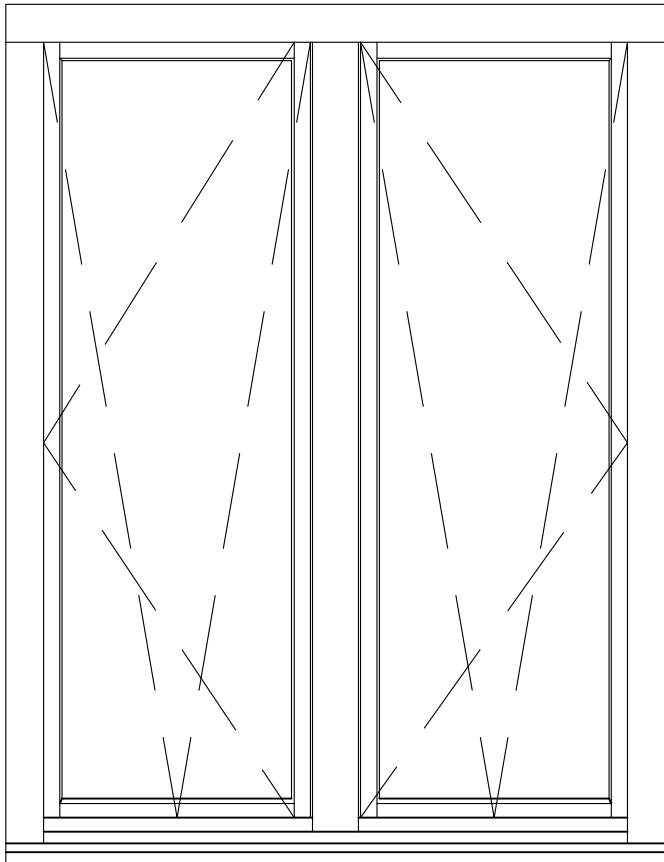

NOTE! ELEVATION DRAWINGS VIEWED EXTERNALLY

		Made-to-order timber windows and doors	
		Drawing Number LW_TT-006	Drawn By JR
Scale 1:4 & 1:16 @ A4	Revision	Date 18/01/19	
Customer			
Project DOUBLE TILT & TURN WINDOW			
T 01277 353857	www.lomaxwood.co.uk	© COPYRIGHT 2018 LOMAX+WOOD. ALL RIGHTS RESERVED